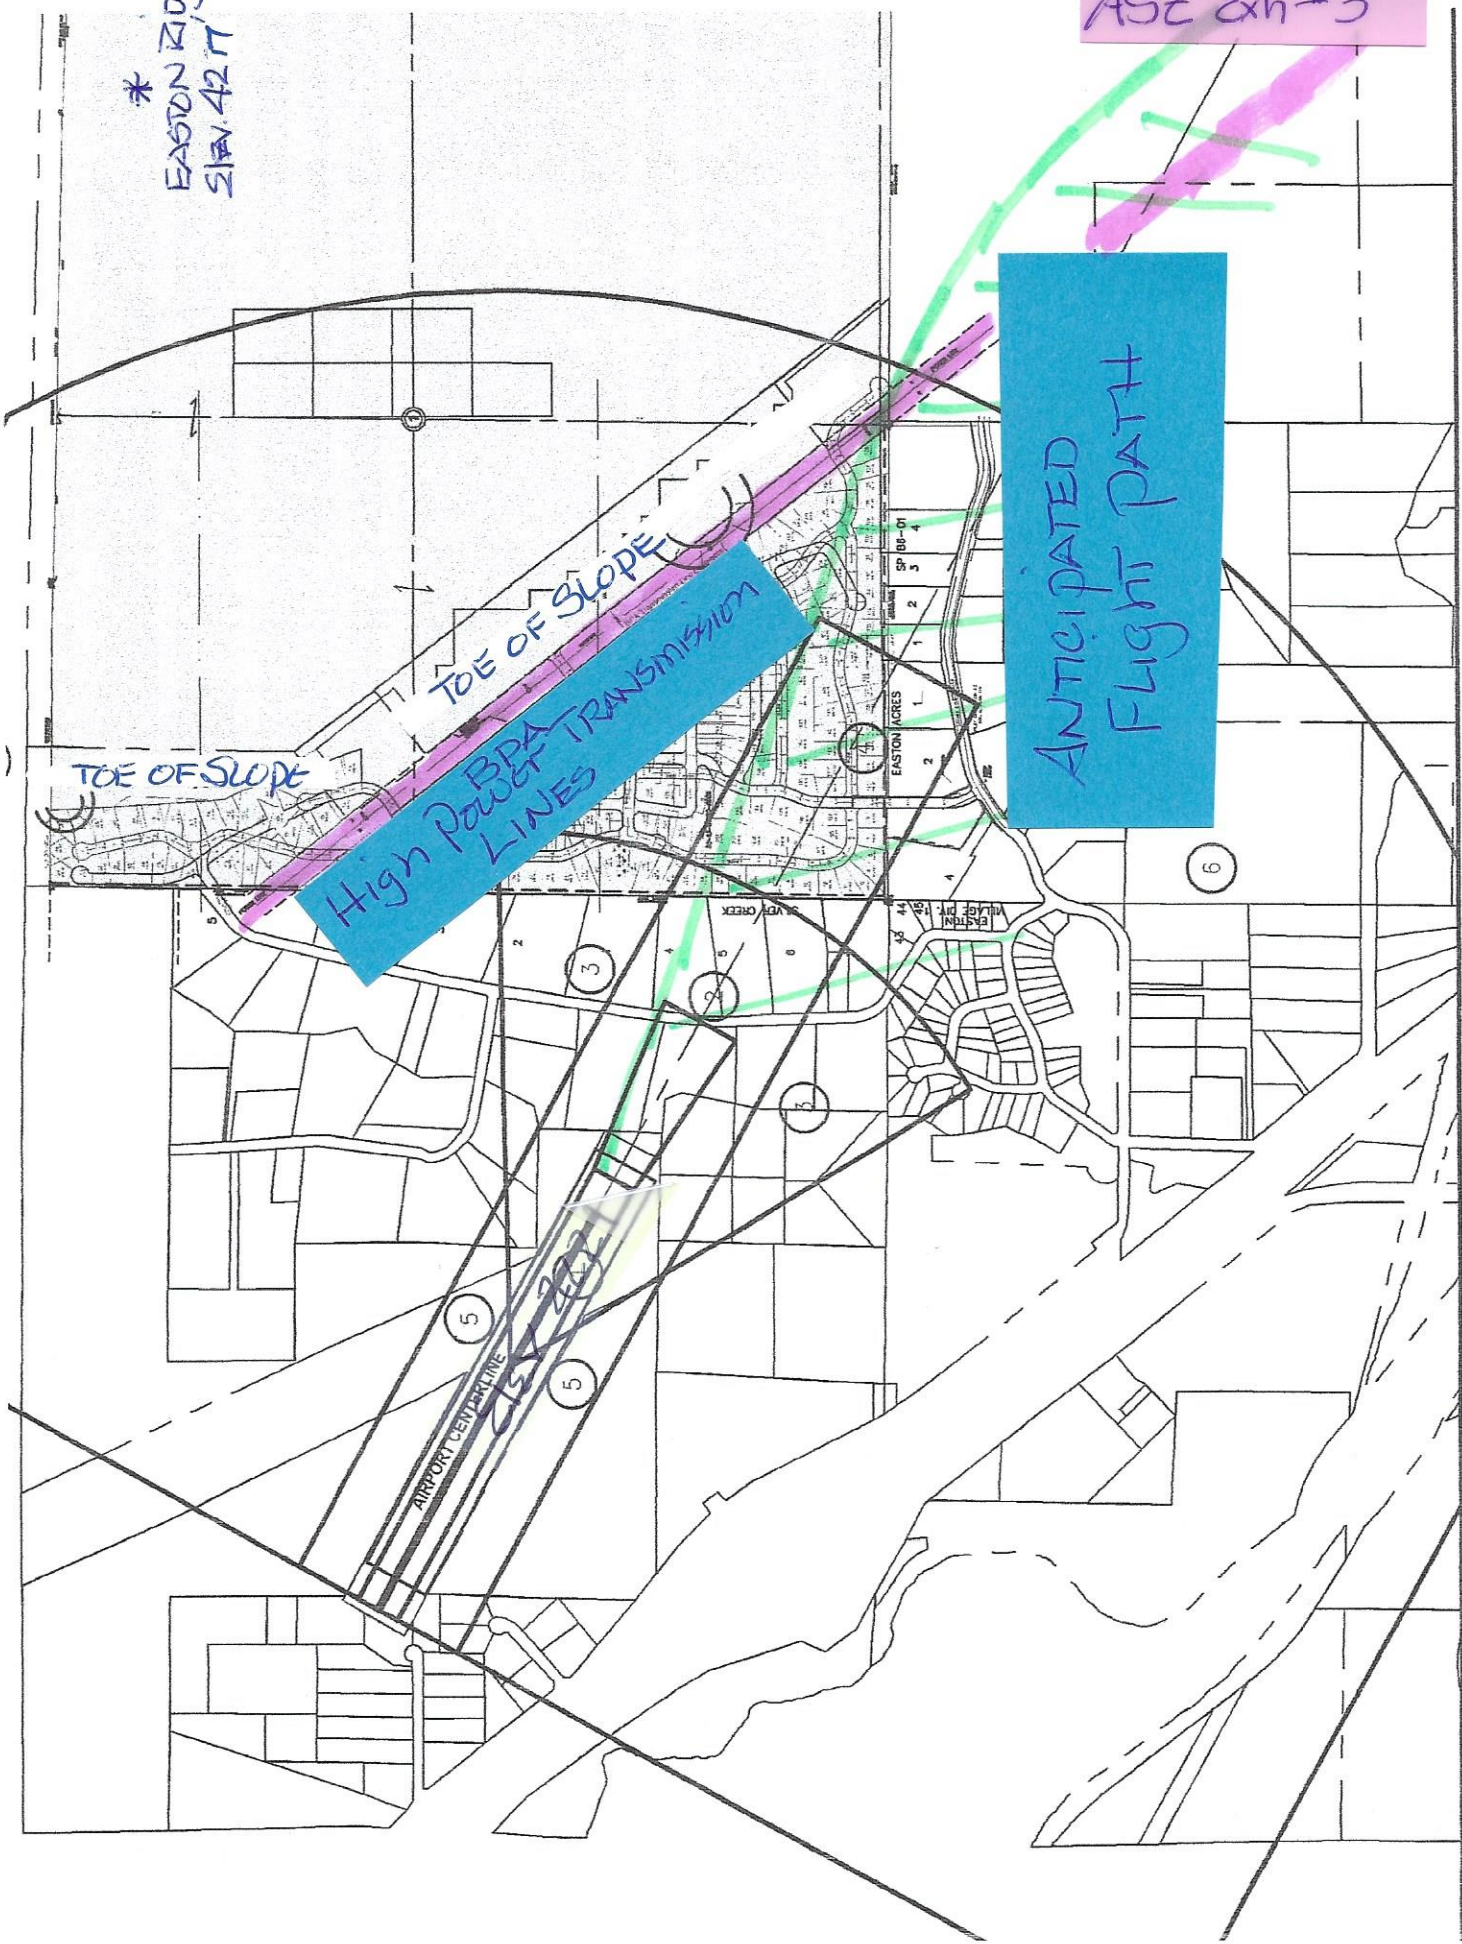

* EASTON RIDGE
SLV. 42 FT

ABZ Exh #3

HAZARD ILLUSTRATION